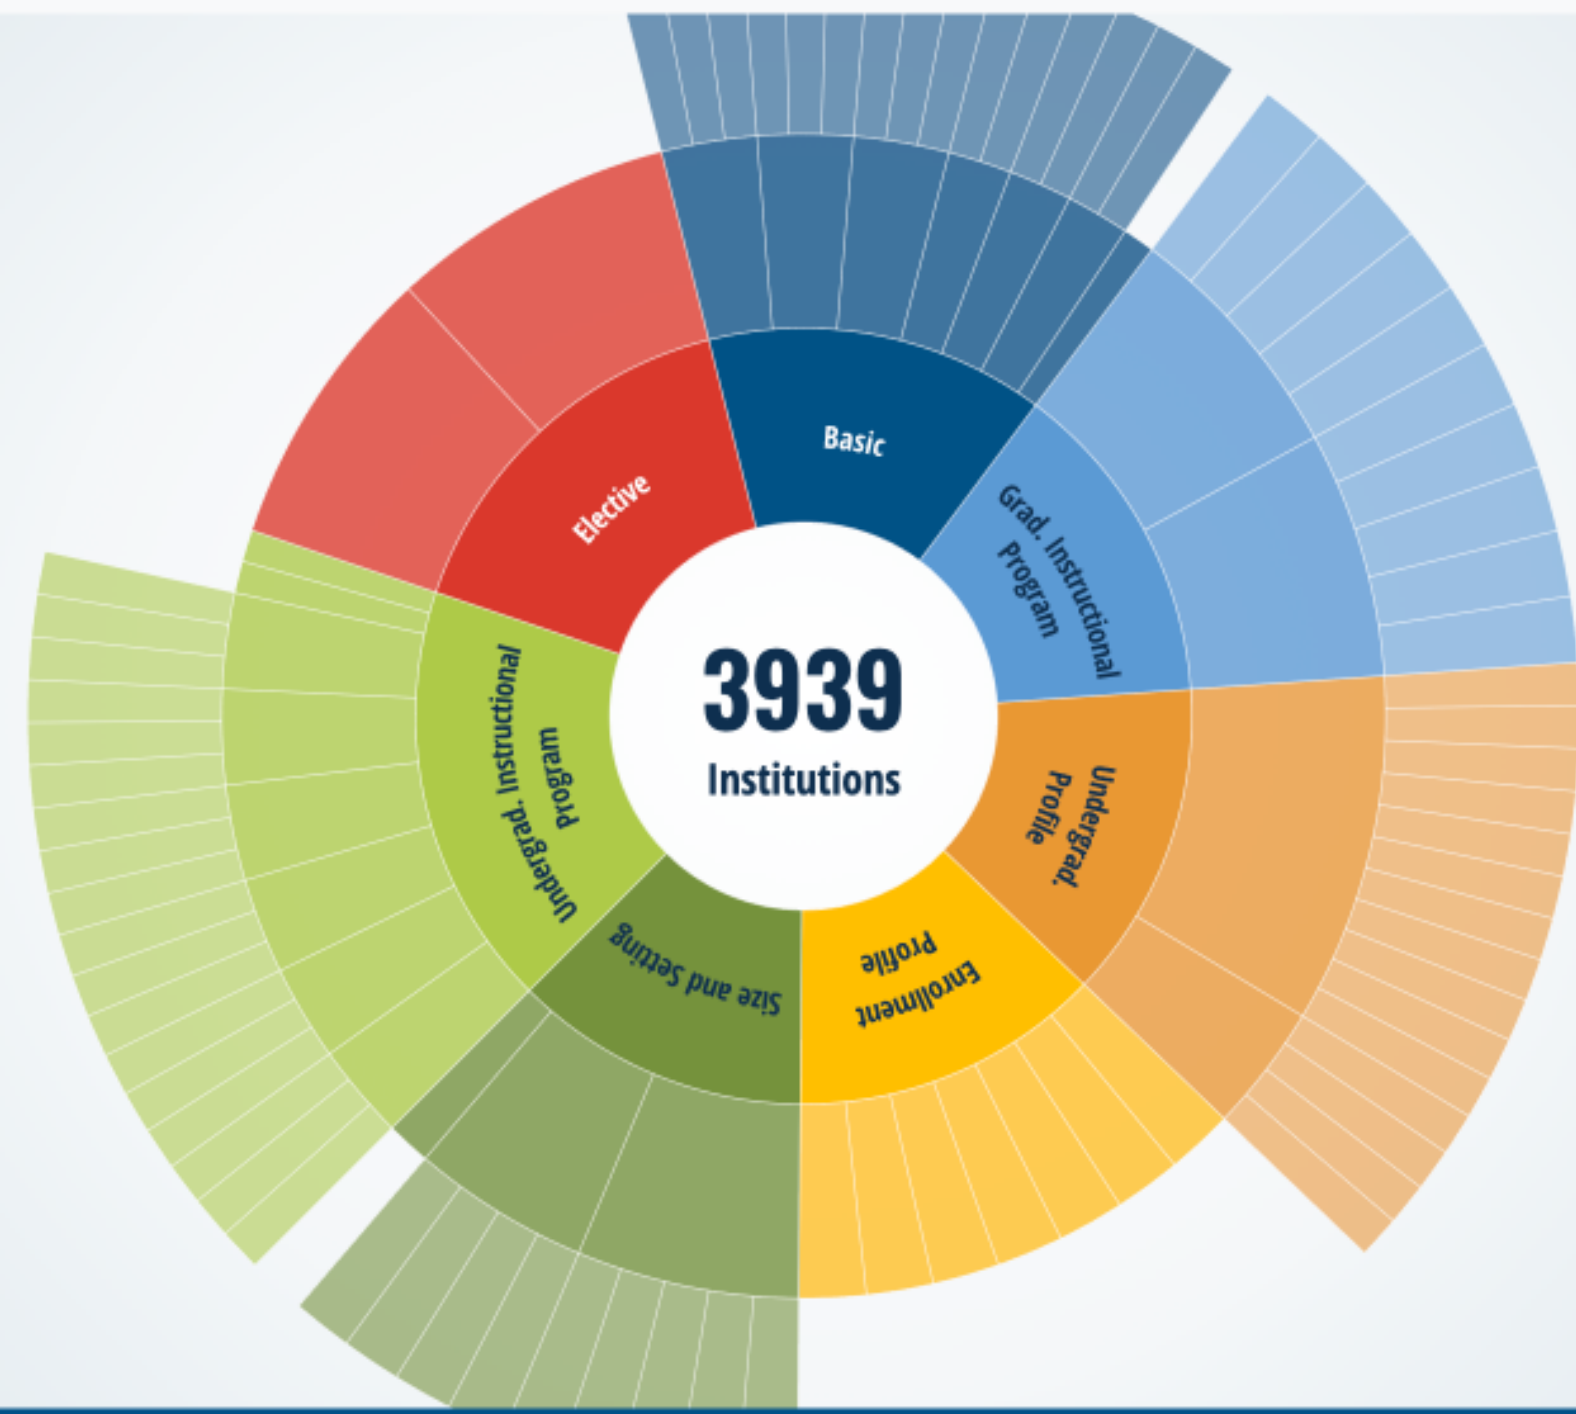

CARNEGIE CLASSIFICATION OF INSTITUTIONS OF HIGHER EDUCATION®

The Carnegie Classification of Institutions of Higher Education is the nation's leading framework for categorizing diverse U.S. higher education institutions.

**Click the link and find
the “Classification
Lookup” Section**

Classification Lookup

[Try a Custom Search >](#)

Search by: Institution Name Classification

 🔍

CARNEGIE CLASSIFICATION OF INSTITUTIONS OF HIGHER EDUCATION®

The Carnegie Classification of Institutions of Higher Education is the nation's leading framework for categorizing diverse U.S. higher education institutions.

Search the name of the university you graduated from/will graduate from