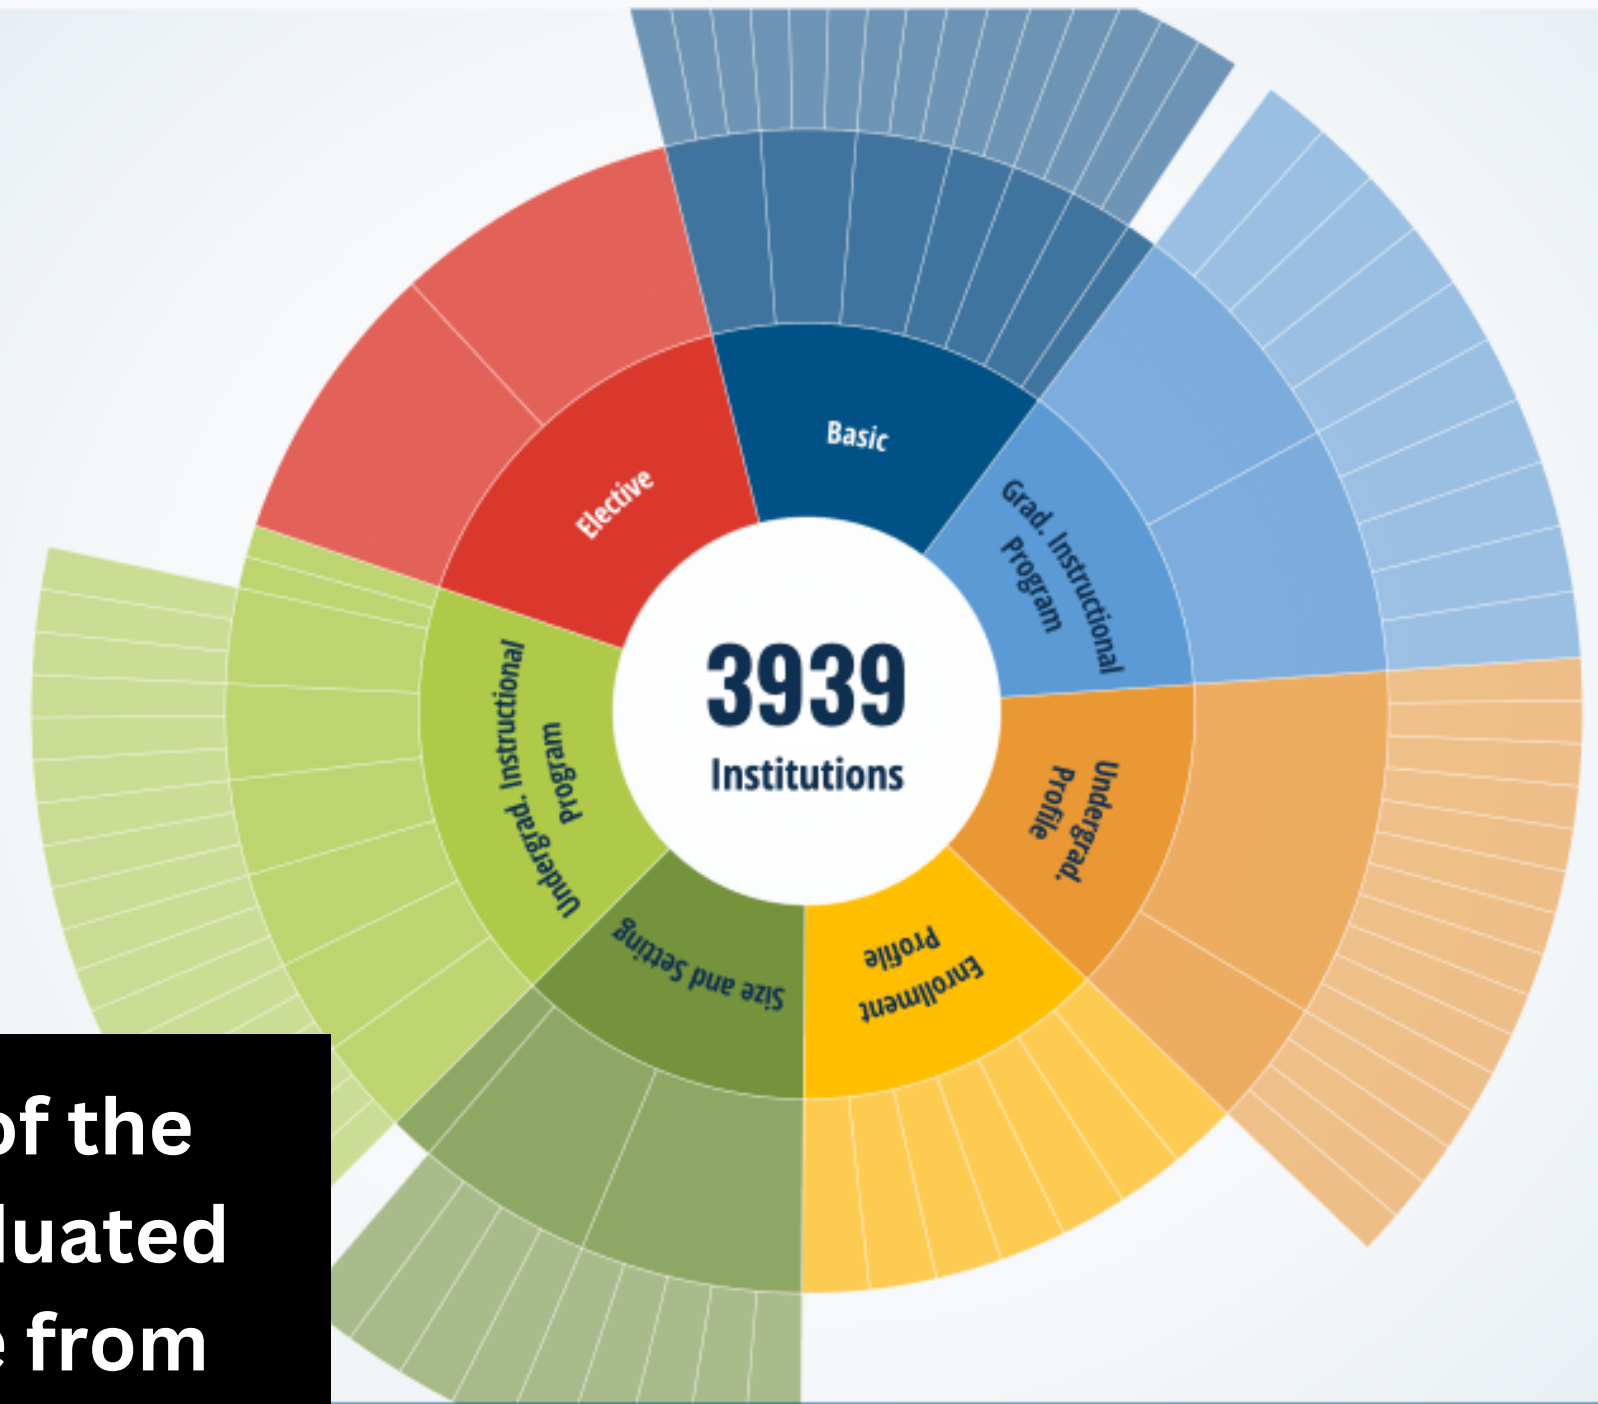

CARNEGIE CLASSIFICATION OF INSTITUTIONS OF HIGHER EDUCATION®

The Carnegie Classification of Institutions of Higher Education is the nation's leading framework for categorizing diverse U.S. higher education institutions.

**Click the link and find
the “Classification
Lookup” Section**

Classification Lookup

[Try a Custom Search >](#)

Search by: Institution Name Classification

 🔍

CARNEGIE CLASSIFICATION OF INSTITUTIONS OF HIGHER EDUCATION®

The Carnegie Classification of Institutions of Higher Education is the nation's leading framework for categorizing diverse U.S. higher education institutions.

Search the name of the university you graduated from/will graduate from